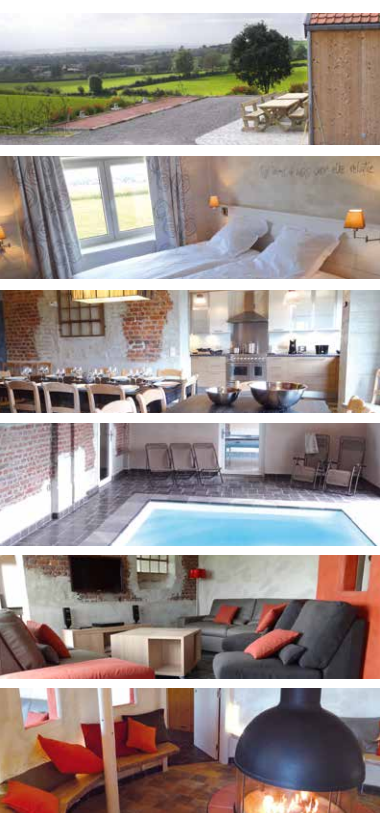

## DESCRIPTION :

- . Big hall with coat stand and 2 waters
- . Fully-equipped kitchen : ceramic glass cooktop (X5), 2 ovens, professional dishwasher, 2 fridges, microwave, coffee machine, coffee machine Senseo, electric water boiler, toaster, soup mixer, ...
- . Wash room with shower, washing machine, tumble dryer, electric iron, central vacuum cleaner, freeze.
- . Dining room, 2 living rooms with (open) fire place, tv, hi-fi, blu-ray player, ipod dock, home cinema.
- . Billiard room with bar; table football
- . Wellness with inside swimming-pool (7mX3,5m), 29° with protection shutter, sauna, infrared cabin, showers, waters. Can be locked.
- . 9 bedrooms :
  - 1° floor :
    - 1 room : 3X1p (bath, washbasin, separate waters, big terrace)
    - 1 room : 2X1p + 2X1p (shower, washbasin, waters + kids' area, dvd player)
    - 1 room : 2X1p (washbasin)
    - 1 room : 2X1p (shower, washbasin, waters, small terrace)
    - 1 room : 3X1p (shower, washbasin, waters)
    - Separate waters
    - Bathroom with bath, washbasin and changing mat
  - 2° floor :
    - 1 room : 1X1p + 1 additional bed (bath, washbasin, waters)
    - 1 room : 2X1p (washbasin, waters)
    - 1 room : 2X1p (shower, washbasin, waters)
    - 1 room : 2X1p (shower, washbasin, waters)
- . Parking, big terrace with garden furniture and 2 barbecues, petanque ground, trampoline, big meadow, go-karts, ...
- . Internet connection, (wireless + cable)
- . 2 children's chairs, 1 baby bed, 1 changing mat